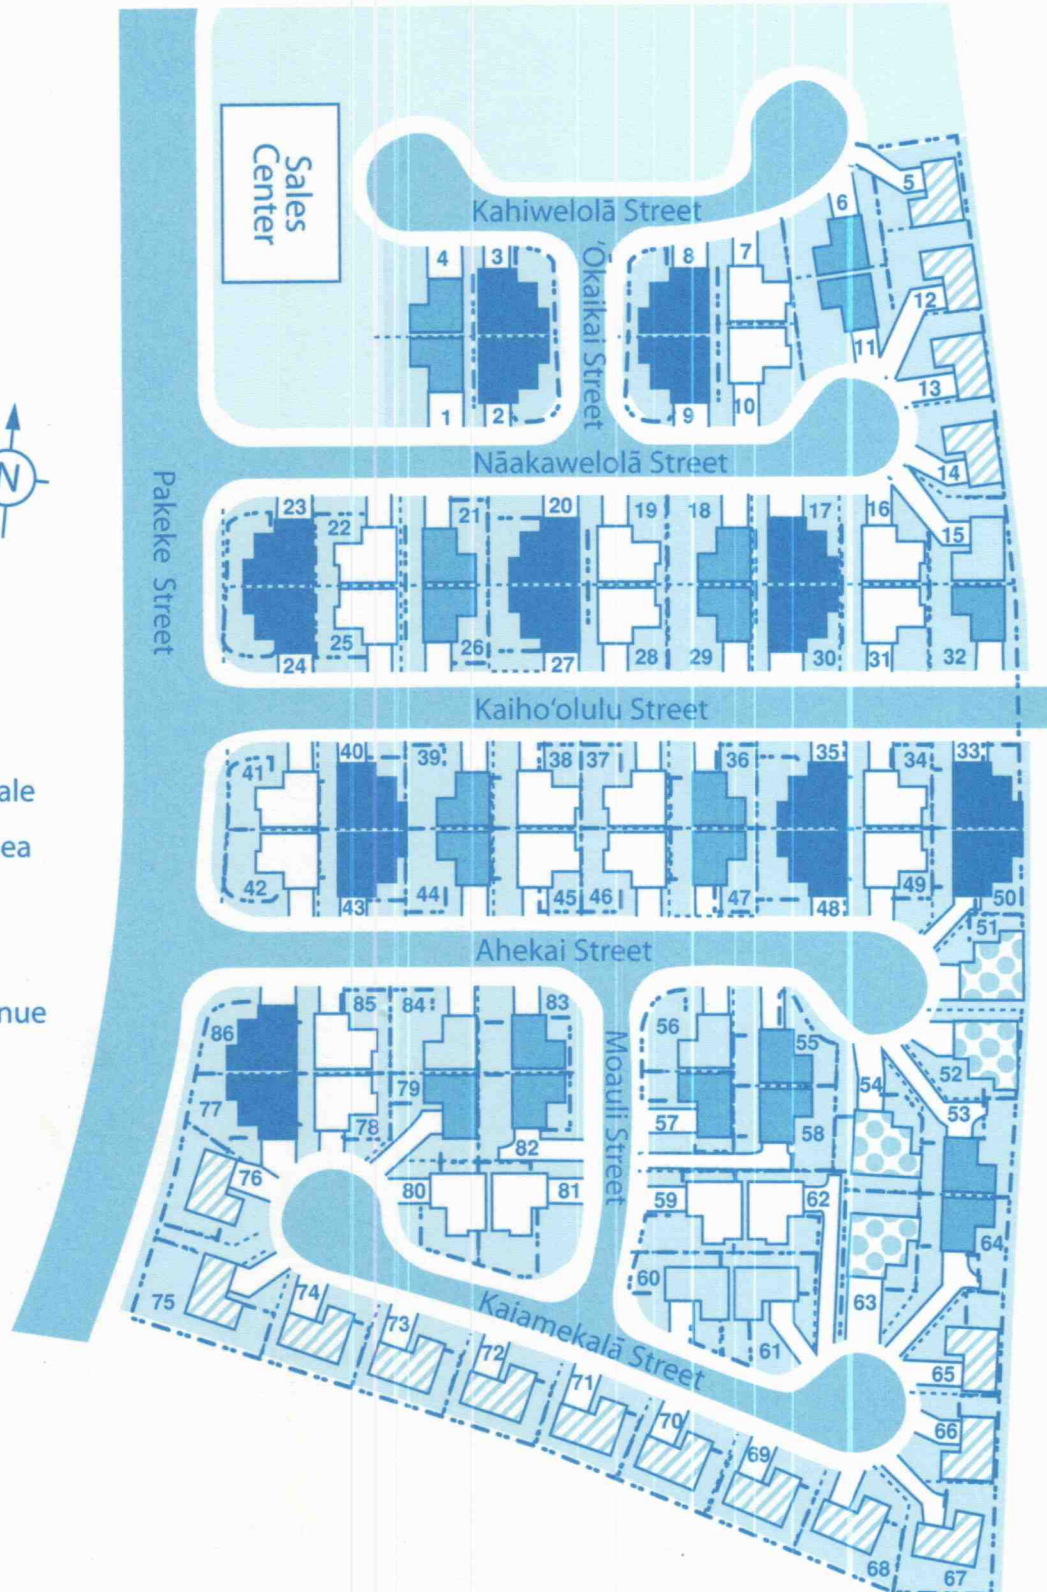

KAIMALINO

at Sea Country

Ēlau

La'i

Halendale

Palamea

Ānuenu

Because we are continually improving our homes, we reserve the right to make changes and modifications to methods and materials of construction and to the floorplans, features, square footage and room dimensions without notice. Floorplans, features, square footage and room dimensions are intended to be as accurate as possible. However, due to actual construction, floorplans, features, square footage and room dimensions may differ. These floorplans and renderings are a fair representation of the models to assist the customer in visualizing the homes and may not be accurately depicted. Sales prices are subject to change without notice. Check with your sales representative.